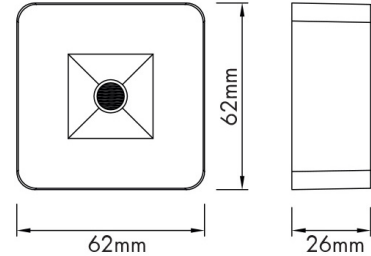

TECHNICAL DATASHEET

EVA-6 5W

01-07-2020

VT/EVA-6/5W/SMD/6500K/3"/220V/LED CABINET LIGHT

NOTES

General Informations

Stock Code	5720120
HSC/GTIP Code	9405.10.91.50.00
EAN-13 (Inbox Barcode)	8697451402853
ITF-14 (Outbox Barcode)	58697451402858

Lighting Characteristics

Luminous Flux	450 lumen
Time for 60% of Lumen	<0.5 seconds
Light Beam Angle	30°
Flicker	No
LED Type	COB

Electrical Characteristics

Current Type	AC
Operation Voltage	100-240 Volt
Operation Frequency	50/60 Hertz
Electrical Current	0,05 Amper
Power	5 Watt
Power Factor	>0.5
Luminous Efficiency	90 lumen/Watt
Energy Savings	0,86
Dimmable	No
Electrical Protection Class	Class II

Mechanical Parameters

IP Protection Class	IP20
Switch On/Off Cycle	30000
Lifetime	50000 hours
Body Material	Glass & Aluminum
Body Colour	White
Product Height	26 millimeter
Product Width	62 millimeter
Product Depth	62 millimeter
Ambient Temperature (Ta)	-30°C<Ta<50°C

Electrical Component Specifications

Component Fitting Type	Internal Driver
Driver Input Voltage	100-240 Volt
Driver Input Current	0,05 Amper

Logistic Informations

Outbox Length	405 millimeter
Outbox Width	175 millimeter
Outbox Height	225 millimeter
Outbox Volume	0,01595 m³
Outbox Quantity	50 pieces
Unit Net Weight	0,097 kilogram
Outbox Net Weight	4,85 kilogram
Outbox Gross Weight	6,2 kilogram