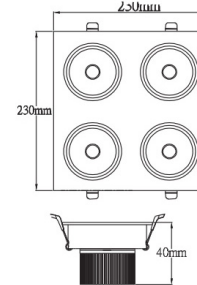

TECHNICAL DATASHEET

PAN-4 4x5W COB

01-07-2020

VT/PAN-4/4x5W/COB/3000K/220V/SQUARE/LED SPOTLIGHT

NOTES

General Informations

Stock Code	2101231
HSC/GTIP Code	9405.10.91.50.00
EAN-13 (Inbox Barcode)	8697451402976
ITF-14 (Outbox Barcode)	28697451402970

Lighting Characteristics

Luminous Flux	1500 lumen
Time for 60% of Lumen	<0.5 seconds
Light Beam Angle	30°
Flicker	No
LED Type	COB

Electrical Characteristics

Current Type	AC
Operation Voltage	100-265 Volt
Operation Frequency	50/60 Hertz
Electrical Current	0,045 Amper
Power	20 Watt
Power Factor	>0.5
Luminous Efficiency	75 lumen/Watt
Energy Savings	0,8
Dimmable	No
Electrical Protection Class	Class II

Mechanical Parameters

IP Protection Class	IP20
Switch On/Off Cycle	30000
Lifetime	50000 hours
Body Material	Aluminum
Body Colour	White
Cut-Hole Sizes	190*190 millimeter
Product Height	40 millimeter
Product Width	230 millimeter
Product Depth	230 millimeter
Ambient Temperature (Ta)	-10°C<Ta<50°C

Electrical Component Specifications

Component Fitting Type	Internal Driver
Driver Input Voltage	100-265 Volt
Driver Input Current	0,045 Amper
Driver Output Voltage	15-20 Volt
Driver Output Current	0,28 Amper

Logistic Informations

Outbox Length	530 millimeter
Outbox Width	290 millimeter
Outbox Height	490 millimeter
Outbox Volume	0,07531 m³
Outbox Quantity	20 pieces
Unit Net Weight	1,025 kilogram
Outbox Net Weight	20,5 kilogram
Outbox Gross Weight	23 kilogram