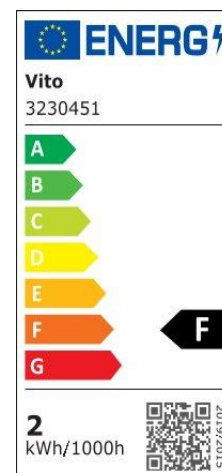

CODE: 3230451