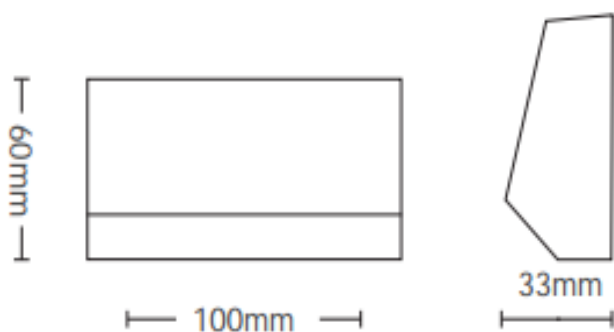

Material: Aluminum

Ambient Temperature: -20°C<ta<+45°C

Body Color: ANTHRACITE

Product Size: 60x100mm

Technical Drawing

Lighting

Lumen: 124/146/148 Lm

Luminaire efficacy: 62/73/74 Lm/W

Colour Temperature: 3xCCT

Beam Angle: 60°

CRI : Ra >80

Lifetime; 30000 Hours

EEL : F

Packing Informations

Pieces/Outbox: 40

Outbox Size: 235x225x305 mm

Outbox G.W.: 4,91 Kg

Outbox Volume: 0,0161 m³

Unit Weight: 122,75 gr

Barcode : 6972538046765

Light Distribution Curve

VITO EUROPE

102 Iztochna Tangenta str. 4th Floor

P.C. 1528, Sofia/Bulgaria