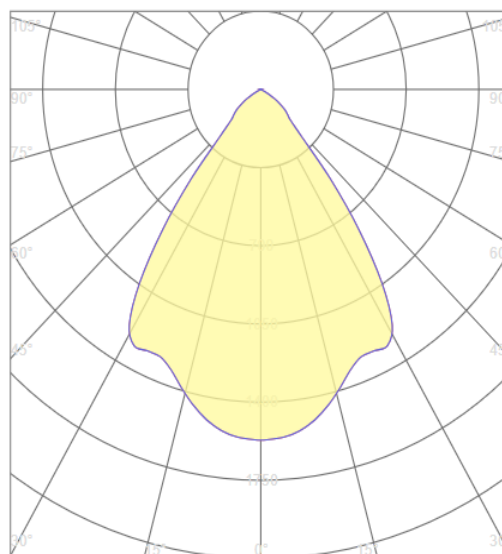

Material: Aluminum

Ambient Temperature: -20°C<ta<+45°C

Body Color: ANTHRACITE

Product Size: 60x100mm

Technical Drawing

Lighting

Lumen: 124/146/148 Lm

Luminaire efficacy: 62/73/74 Lm/W

Colour Temperature: 3xCCT

Beam Angle: 60°

CRI : Ra >80

Lifetime; 30000 Hours

EEL : F

Packing Informations

Pieces/Outbox: 40

Outbox Size: 235x225x305 mm

Outbox G.W.: 4,91 Kg

Outbox Volume: 0,0161 m³

Unit Weight: 122,75 gr

Barcode : 6972538046765

Light Distribution Curve

VITO EUROPE

102 Iztochna Tangenta str. 4th Floor

P.C. 1528, Sofia/Bulgaria