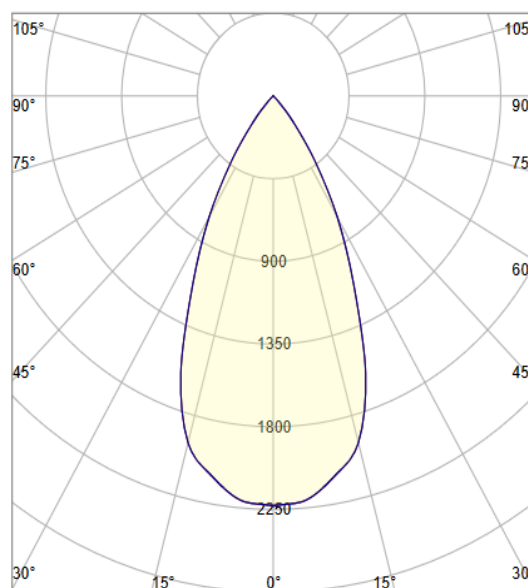

Material Characteristics

IP Class: IP65
IK Class: -
Material: Aluminum
Ambient Temperature: -20°C<ta<+45°C
Body Color: ANTHRACITE
Product Size: 135x135x42mm

Technical Drawing

Lighting

Lumen: 120 180 150 Lm
Luminaire efficacy: 20/30/25 Lm/W
Colour Temperature: 3xCCT
Beam Angle: 60°
CRI : Ra >80
Lifetime; 30000 Hours
EEL : G

Packing Informations

Pieces/Outbox: 20
Outbox Size: 295x275x310 mm
Outbox G.W.: 6,5 Kg
Outbox Volume: 0,0251 m³
Unit Weight: 325 gr
Barcode : 6977231351574

Light Distribution Curve

VITO EUROPE

102 Iztochna Tangenta str. 4th Floor