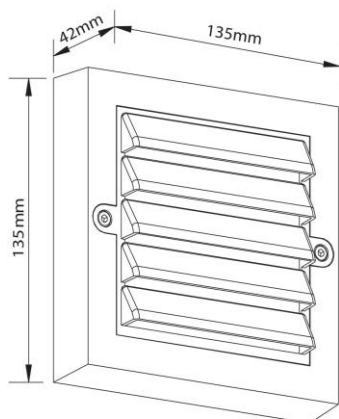

Material Characteristics

IP Class: IP65
IK Class: -
Material: Aluminum
Ambient Temperature: -20°C<ta<+45°C
Body Color: ANTHRACITE
Product Size: 135x135x42mm

Technical Drawing

Lighting

Lumen: 120 180 150 Lm
Luminaire efficacy: 20/30/25 Lm/W
Colour Temperature: 3xCCT
Beam Angle: 60°
CRI : Ra >80
Lifetime; 30000 Hours
EEL : G

Packing Informations

Pieces/Outbox: 20
Outbox Size: 295x275x310 mm
Outbox G.W.: 6,5 Kg
Outbox Volume: 0,0251 m³
Unit Weight: 325 gr
Barcode : 6977231351574

Light Distribution Curve

VITO EUROPE

102 Iztochna Tangenta str. 4th Floor