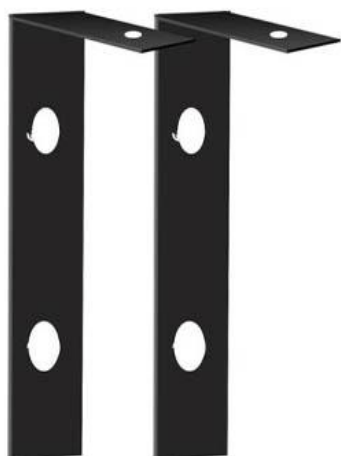

# Product Data Sheet

INDOOR LIGHTING

PROFILED

CODE: **9911120**

## Area of application

Wall-Hanging Set for Surface-Mounted or Pendant-Mounted Linear LED lighting fixture to be installed on ceilings of corridors/rooms of homes, shopping malls, commercial areas, offices, schools, hospitals, industrial areas..

## Product Advantages

Black color wall mounting complete accesorize set to install PROFILED series of LED linear fixtures.