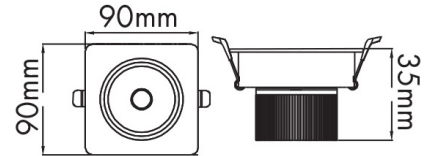

TECHNICAL DATASHEET

PAN-1S 5W COB

01-07-2020

VT/PAN-1S/5W/COB/3000K/220V/SQUARE/LED SPOTLIGHT

NOTES

General Informations

Stock Code	2101201
HSC/GTIP Code	9405.10.91.50.00
EAN-13 (Inbox Barcode)	8697451402914
ITF-14 (Outbox Barcode)	28697451402918

Electrical Characteristics

Current Type	AC
Operation Voltage	100-265 Volt
Operation Frequency	50/60 Hertz
Electrical Current	0,045 Amper
Power	5 Watt
Power Factor	>0.5
Luminous Efficiency	75 lumen/Watt
Energy Savings	0,85
Dimmable	No
Electrical Protection Class	Class II

Electrical Component Specifications

Component Fitting Type	Internal Driver
Driver Input Voltage	100-265 Volt
Driver Input Current	0,045 Amper
Driver Output Voltage	15-20 Volt
Driver Output Current	0,28 Amper

Lighting Characteristics

Luminous Flux	375 lumen
Time for 60% of Lumen	<0.5 seconds
Light Beam Angle	30°
Flicker	No
LED Type	COB

Mechanical Parameters

IP Protection Class	IP20
Switch On/Off Cycle	30000
Lifetime	50000 hours
Body Material	Aluminum
Body Colour	White
Cut-Hole Sizes	Ø75 millimeter
Product Height	35 millimeter
Product Width	90 millimeter
Product Depth	90 millimeter
Ambient Temperature (Ta)	-10°C<Ta<50°C

Logistic Informations

Outbox Length	575 millimeter
Outbox Width	285 millimeter
Outbox Height	460 millimeter
Outbox Volume	0,07538 m³
Outbox Quantity	100 pieces
Unit Net Weight	0,176 kilogram
Outbox Net Weight	17,6 kilogram
Outbox Gross Weight	21,3 kilogram