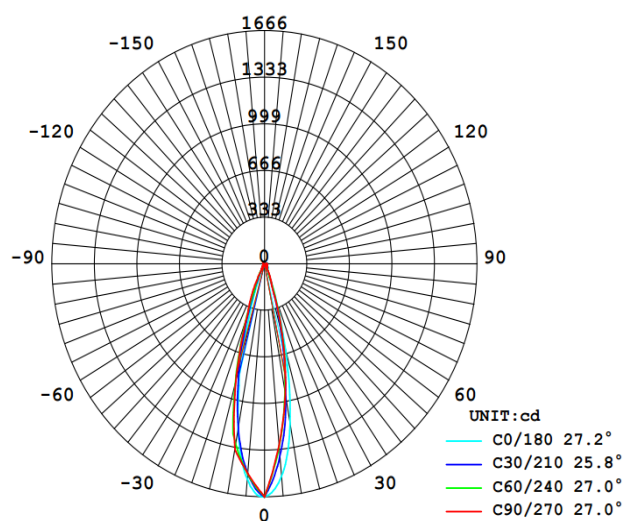

Light Distribution Curve

VITO EUROPE

102 Iztochna Tangenta str. 4th Floor

P.C. 1528, Sofia/Bulgaria

Phone: +359 2 4341575

E-mail: info@vitoeurope.com

www.vitolighting.com