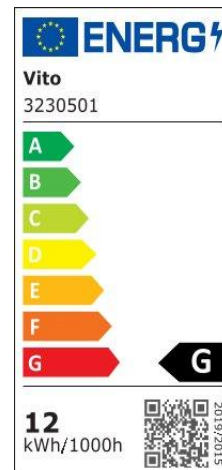

Product Data Sheet

OUTDOOR LIGHTING

ADRIA-UD1 12W

CODE: 3230501

Area of application

LED FACADE LIGHTING FIXTURE with 3xCCT FUNCTION

Product Advantages

ADRIA UD1 is an up & down waterproof(IP65) wall surface led light fitting, equipped with a 3-position switch for a color temperature range between 3000K, 4000K or 6000K..Housing of ABS & polycarbonate painted with sandblasted finishing in anthracite mat color.Opal diffuser.Driver included in the package.

Product Data Sheet

OUTDOOR LIGHTING

ADRIA-UD1 12W

CODE: 3230501

Product Features

Electrical

Power: 12Watt
Voltage: 220-240V AC ~ 50/60Hz
Power Factor: >0.7
Electrical Protection: Class II
Surge Protection: --
Dimmability: NO
Switch Cycle: 30000 times

Material Characteristics

IP Class: IP65
IK Class: -
Material: Aluminum
Ambient Temperature: $-20^{\circ}\text{C} < t_a < +45^{\circ}\text{C}$
Body Color: ANTHRACITE
Product Size: 125x200x39mm

Technical Drawing

Lighting

Lumen: 732/804/780 Lm
Luminaire efficacy: 61/67/65 Lm/W
Colour Temperature: 3x CCT
Beam Angle: 60°
CRI : Ra >80
Lifetime; 30000 Hours
EEL : G

Packing Informations

Pieces/Outbox: 20
Outbox Size: 435x280x285 mm
Outbox G.W.: 10,8 Kg
Outbox Volume: 0,0347 m³
Unit Weight: 540 gr
Barcode : 6972538046802