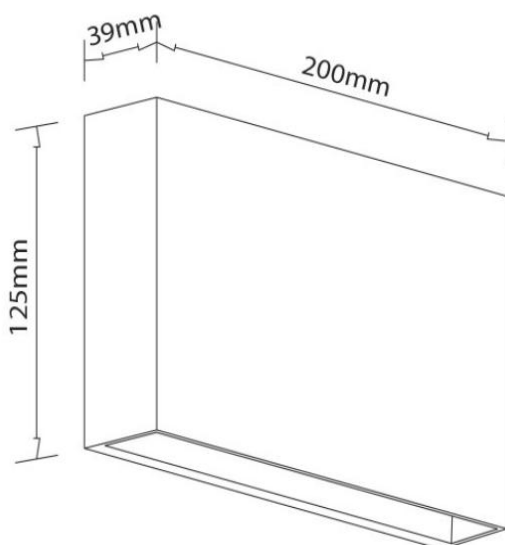

Material Characteristics

IP Class: IP65
IK Class: -
Material: Aluminum
Ambient Temperature: $-20^{\circ}\text{C} < t_a < +45^{\circ}\text{C}$
Body Color: ANTHRACITE
Product Size: 125x200x39mm

Technical Drawing

Lighting

Lumen: 732/804/780 Lm
Luminaire efficacy: 61/67/65 Lm/W
Colour Temperature: 3x CCT
Beam Angle: 60°
CRI : Ra >80
Lifetime; 30000 Hours
EEL : G

Packing Informations

Pieces/Outbox: 20
Outbox Size: 435x280x285 mm
Outbox G.W.: 10,8 Kg
Outbox Volume: 0,0347 m³
Unit Weight: 540 gr
Barcode : 6972538046802