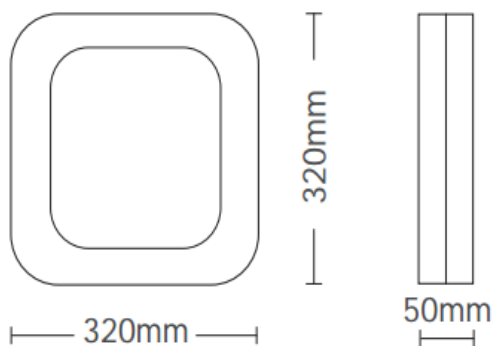

Product Data Sheet

OUTDOOR LIGHTING

LUZ 30W

CODE: **3401051**

Product Features

Electrical

Power: 30Watt
Voltage: 220-240V AC ~ 50/60Hz
Power Factor: >0.9
Electrical Protection: Class II
Surge Protection: --
Dimmability: NO
Switch Cycle: 30000 times

Material Characteristics

IP Class: IP65
IK Class: IK06
Material: ABS & Polycarbonate
Ambient Temperature: -20°C<ta<+50°C
Body Color: WHITE
Product Size: 320x320x50mm

Technical Drawing

Lighting

Lumen: 3000 Lm
Luminaire efficacy: 100 Lm/W
Colour Temperature: 4000K (NATURAL WHITE)
Beam Angle: 120°
CRI : Ra >80
Lifetime; 30000 Hours
EEL : E

Packing Informations

Pieces/Outbox: 10
Outbox Size: 580x345x345 mm
Outbox G.W.: 12,61 Kg
Outbox Volume: 0,069 m³
Unit Weight: 1261 gr
Barcode : 6977231355169