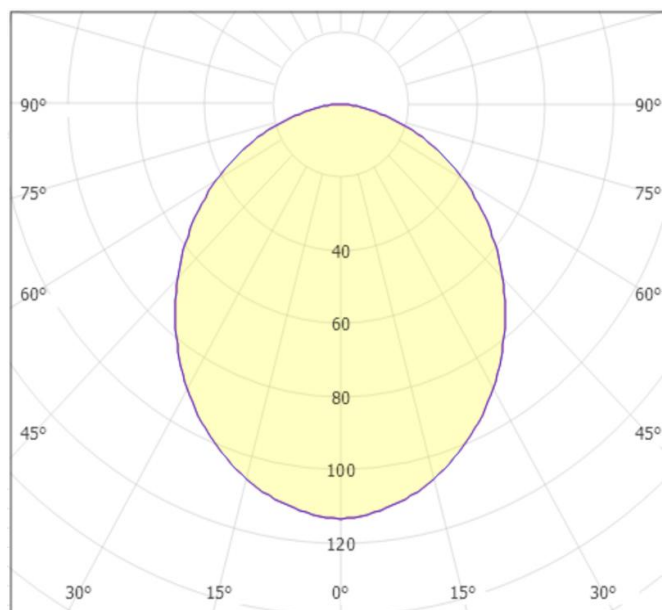

Light Distribution Curve

System Definition: VT/LUZ-BS/30W/SMD/40K/32CM/WHT/IP65/220V/BULKHEAD

VITO EUROPE

102 Iztochna Tangenta str. 4th Floor

P.C. 1528, Sofia/Bulgaria

Phone: +359 2 4341575

E-mail: info@vitoeurope.com

www.vitolighting.com