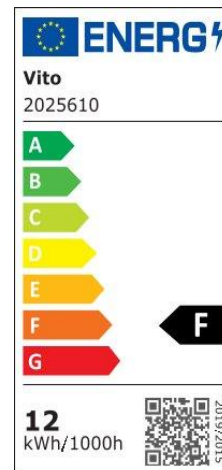

CODE: 2025610