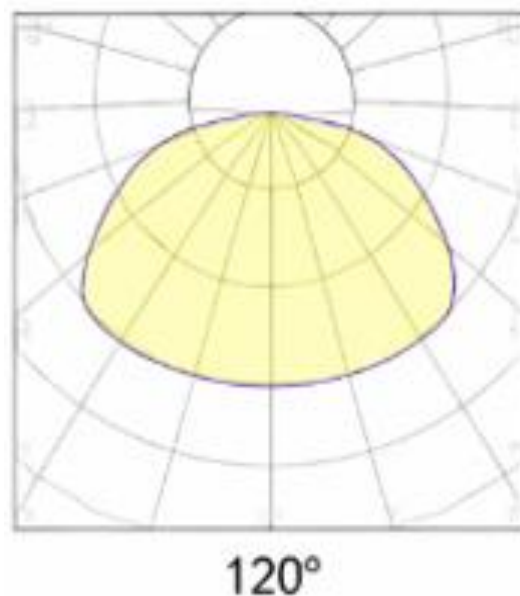

Material: ABS & Polycarbonate

Ambient Temperature: -20°C<ta<+50°C

Body Color: BLACK

Product Size (mm): Ø170x68

Technical Drawing

Lighting

Lumen (Lm): 1056

Luminaire efficacy (Lm/W): 88

Colour Temperature: 4000K (NATURAL WHITE)

Beam Angle: 120°

CRI: Ra >80

Lifetime (Hours); 25000

EEL : F

Packing Informations

Pieces/Outbox: 20

Outbox Size (mm): 370x360x370

Outbox G.W. (Kg): 7,1

Outbox Volume (m³): 0,0493

Unit Weight (Gr): 355

Barcode : 6972538043405

Light Distribution Curve

System Definition: VT/ORI-W1M/12W/SMD/40K/17CM/IP65/BL/CB/MW/BULKHEAD

VITO EUROPE

102 Iztochna Tangenta str. 4th Floor