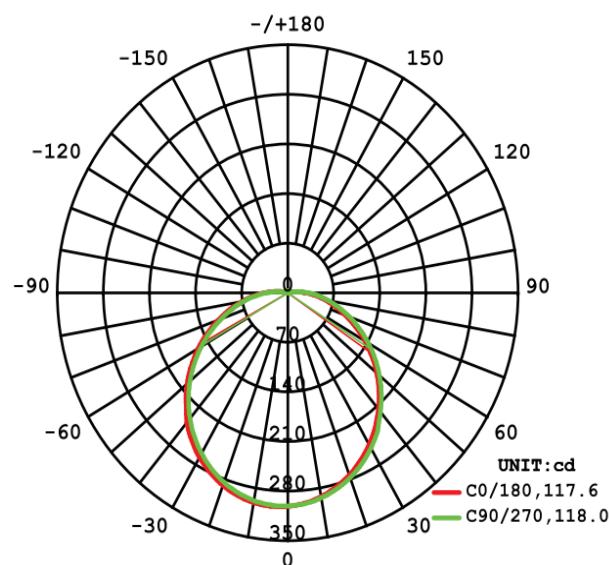

Light Distribution Curve

VITO EUROPE

102 Iztochna Tangenta str. 4th Floor

P.C. 1528, Sofia/Bulgaria

Phone: +359 2 4341575

E-mail: info@vitoeurope.com

www.vitolighting.com