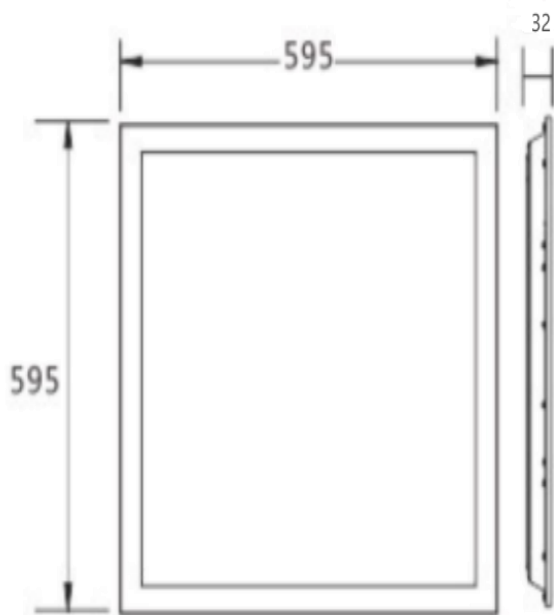

Product Data Sheet

INDOOR LIGHTING

ZAGREY-P 25W

CODE: 2430410

Product Features

Electrical

Power: 25Watt
Voltage: 220-240V AC ~ 50/60Hz
Power Factor: >0.9
Electrical Protection: Class II
Surge Protection: --
Dimmability: NO
Switch Cycle: 50000 times

Material Characteristics

IP Class: IP20
IK Class: -
Material: Aluminum
Ambient Temperature: $-25^{\circ}\text{C} < t_a < +45^{\circ}\text{C}$
Body Color: WHITE
Product Size: 595x595x32

Technical Drawing

Lighting

Lumen: 3750 Lm
Luminaire efficacy: 150 Lm/W
Colour Temperature: 4000K (NATURAL WHITE)
Beam Angle: 160°
CRI : Ra >80
Lifetime: 50000 Hours
EEL : C

Packing Informations

Pieces/Outbox: 8
Outbox Size: 625x310x640 mm
Outbox G.W.: 12,7 Kg
Outbox Volume: 0,124 m³
Unit Weight: 1587,5 gr
Barcode : 6977231353639