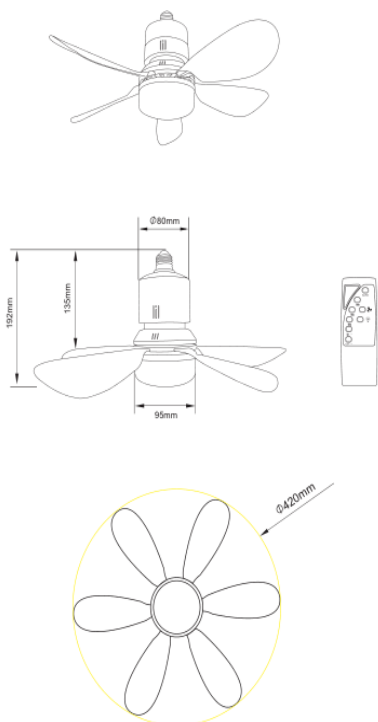

Switch Cycle: 50000 times

Material Characteristics

IP Class: IP20

IK Class: -

Material: Aluminum

Ambient Temperature: -20°C<ta<+45°C

Body Color: WHITE

Product Size: Ø420x192MM

Lighting

Lumen: 510 Lm

Luminaire efficacy: 85 Lm/W

Colour Temperature: 6500K

Beam Angle: 120°

CRI : Ra >80

Lifetime; 50000 Hours

EEL : F

Packing Informations

Pieces/Outbox: 24

Outbox Size: 426x358x405 mm

Outbox G.W.: 13,0 Kg

Outbox Volume: 0,0618 m³

Unit Weight: 541,67 gr

Barcode : 6977231353110

Technical Drawing