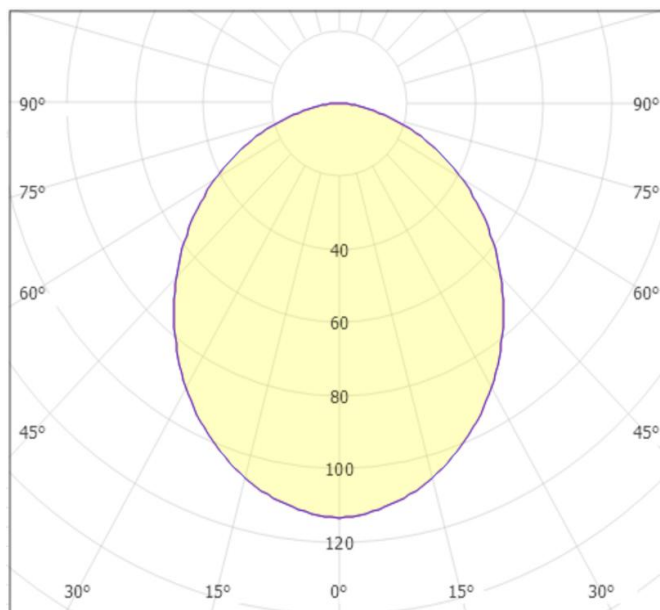

Light Distribution Curve

VITO EUROPE

102 Iztochna Tangenta str. 4th Floor

P.C. 1528, Sofia/Bulgaria

Phone: +359 2 4341575

E-mail: info@vitoeuropa.com

www.vitolighting.com