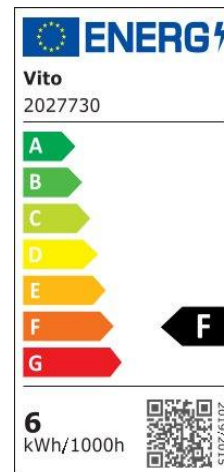

Product Data Sheet

INDOOR LIGHTING

FANLUX 6W LAMP + 7W MOTORW

CODE: 2027730

Area of application

Ceiling Fan with Cool White Lighting Function to be used at homes, hotels, cafes, supermarkets, ..

Product Advantages

Product Features

Electrical

Power: 6W LAMP + 7W MOTORWatt

Voltage: 85-265V AC~ 50/60Hz

Power Factor: >0,5

Electrical Protection: Class II

Surge Protection: --

Dimmability: NO

Switch Cycle: 50000 times

Material Characteristics

IP Class: IP20

IK Class: -

Material: Aluminum

Ambient Temperature: -20°C<ta<+45°C

Body Color: WHITE

Product Size: Ø420x192MM

Lighting

Lumen: 510 Lm

Luminaire efficacy: 85 Lm/W

Colour Temperature: 6500K

Beam Angle: 120°

CRI : Ra >80

Lifetime; 50000 Hours

EEL : F