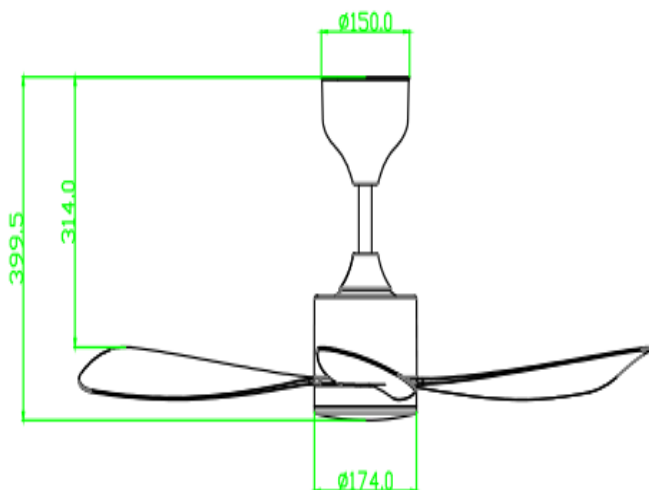

Switch Cycle: 50000 times

Material Characteristics

IP Class: IP20

IK Class: -

Material: Aluminum

Ambient Temperature: -20°C<ta<+45°C

Body Color: WHITE

Product Size: Φ 1063x399.5MM

Technical Drawing

Lighting

Lumen: 1530 Lm

Luminaire efficacy: 85 Lm/W

Colour Temperature: 3xCCT (3000K/4500K/6500K)

Beam Angle: 120°

CRI : Ra >80

Lifetime; 50000 Hours

EEL : F

Packing Informations

Pieces/Outbox: 1

Outbox Size: 535x255x207 mm

Outbox G.W.: 3,8 Kg

Outbox Volume: 0,0282 m³

Unit Weight: 3800 gr

Barcode : 6977231353127