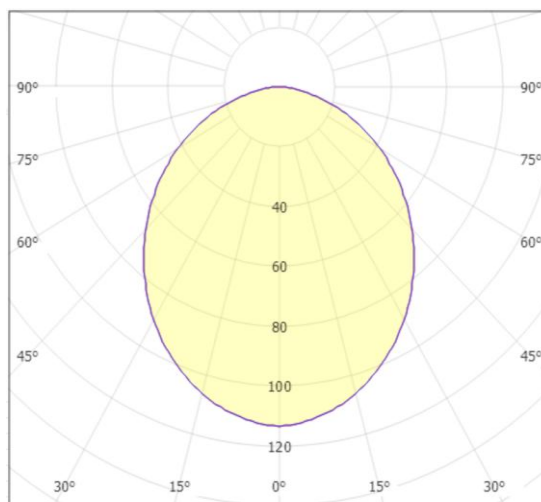

Light Distribution Curve

VITO EUROPE

102 Iztochna Tangenta str. 4th Floor

P.C. 1528, Sofia/Bulgaria

Phone: +359 2 4341575

E-mail: info@vitoeuropa.com

www.vitolighting.com