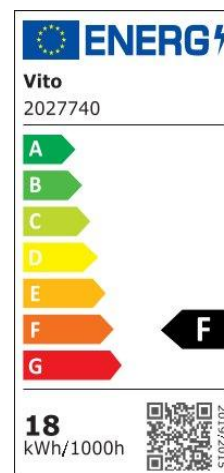

Product Data Sheet

INDOOR LIGHTING

FANLUX 18W LAMP + 35W MOTORW

CODE: 2027740

Area of application

Ceiling Fan with 3xCCT Lighting Function to be used at homes, hotels, cafes, supermarkets, ..

Product Advantages

Product Features

Electrical

Power: 18W LAMP + 35W MOTORWatt

Voltage: 110-240V AC~ 50/60Hz

Power Factor: >0,5

Electrical Protection: Class II

Surge Protection: --

Dimmability: NO

Switch Cycle: 50000 times

Material Characteristics

IP Class: IP20

IK Class: -

Material: Aluminum

Ambient Temperature: -20°C<ta<+45°C

Body Color: WHITE

Product Size: Φ 1063x399.5MM

Technical Drawing

Lighting

Lumen: 1530 Lm

Luminaire efficacy: 85 Lm/W

Colour Temperature: 3xCCT (3000K/4500K/6500K)

Beam Angle: 120°

CRI : Ra >80

Lifetime; 50000 Hours