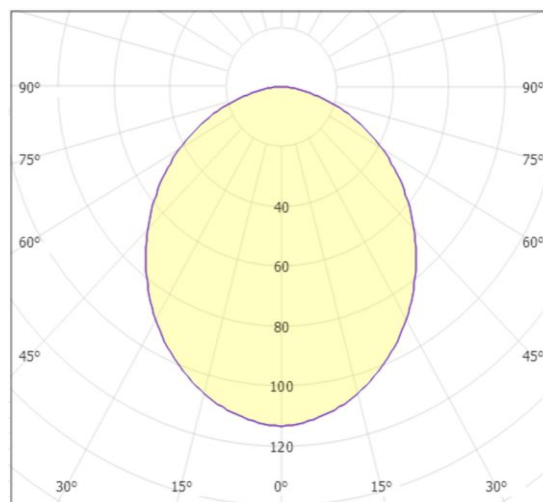

Light Distribution Curve

VITO EUROPE

102 Iztochna Tangenta str. 4th Floor

P.C. 1528, Sofia/Bulgaria

Phone: +359 2 4341575

E-mail: info@vitoeuropa.com

www.vitolighting.com