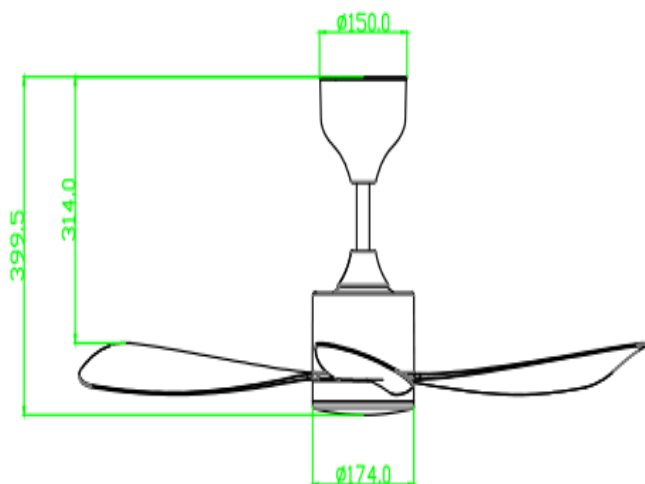

#### Material Characteristics

IP Class: IP20

IK Class: -

Material: Aluminum

Ambient Temperature: -20°C<ta<+45°C

Body Color: BLACK

Product Size:  $\Phi$ 1063x399.5MM

#### Technical Drawing

#### Packing Informations

Pieces/Outbox: 1

Outbox Size: 535x255x207 mm

Outbox G.W.: 3,8 Kg

Outbox Volume: 0,0282 m<sup>3</sup>

Unit Weight: 3800 gr

Barcode : 6977231353134