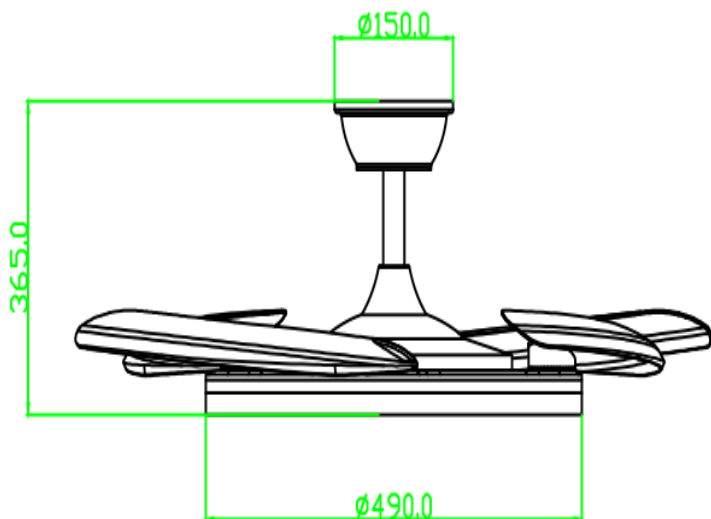

#### Material Characteristics

IP Class: IP20

IK Class: -

Material: Aluminum

Ambient Temperature: -20°C<ta<+45°C

Body Color: BLACK

Product Size: Ø1060x365MM

#### Technical Drawing

#### Packing Informations

Pieces/Outbox: 1

Outbox Size: 525x525x173 mm

Outbox G.W.: 4,6 Kg

Outbox Volume: 0,0477 m<sup>3</sup>

Unit Weight: 4600 gr

Barcode : 6977231353158