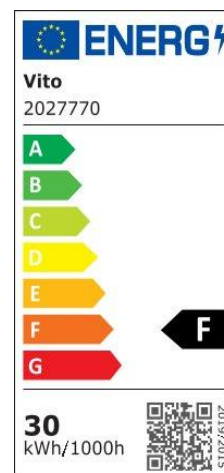

# Product Data Sheet

INDOOR LIGHTING

FANLUX 30W LAMP + 30W MOTORW

CODE: 2027770

#### Material Characteristics

IP Class: IP20

IK Class: -

Material: Aluminum

Ambient Temperature: -20°C<ta<+45°C

Body Color: BLACK

Product Size: Ø1060x365MM