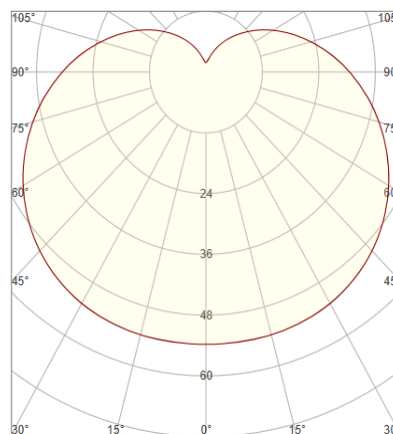

Light Distribution Curve